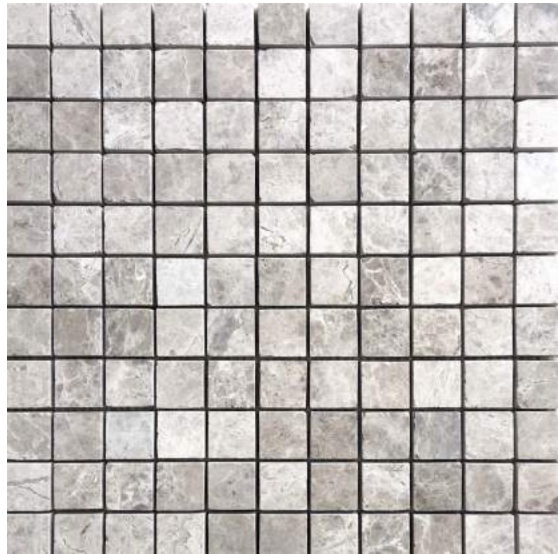

RED ASWAN

WATERJET MARBLE

MOSAIC

PROFILES, CNC & WATER JET

AKG Marble

A division of Aquatop Luxury Bathrooms
10 Soliman Abaza Street, Al Doqi
Giza, Egypt

Mob : +201222266622 / +201223266622

T: +202 37601892 / +202 33364712/13